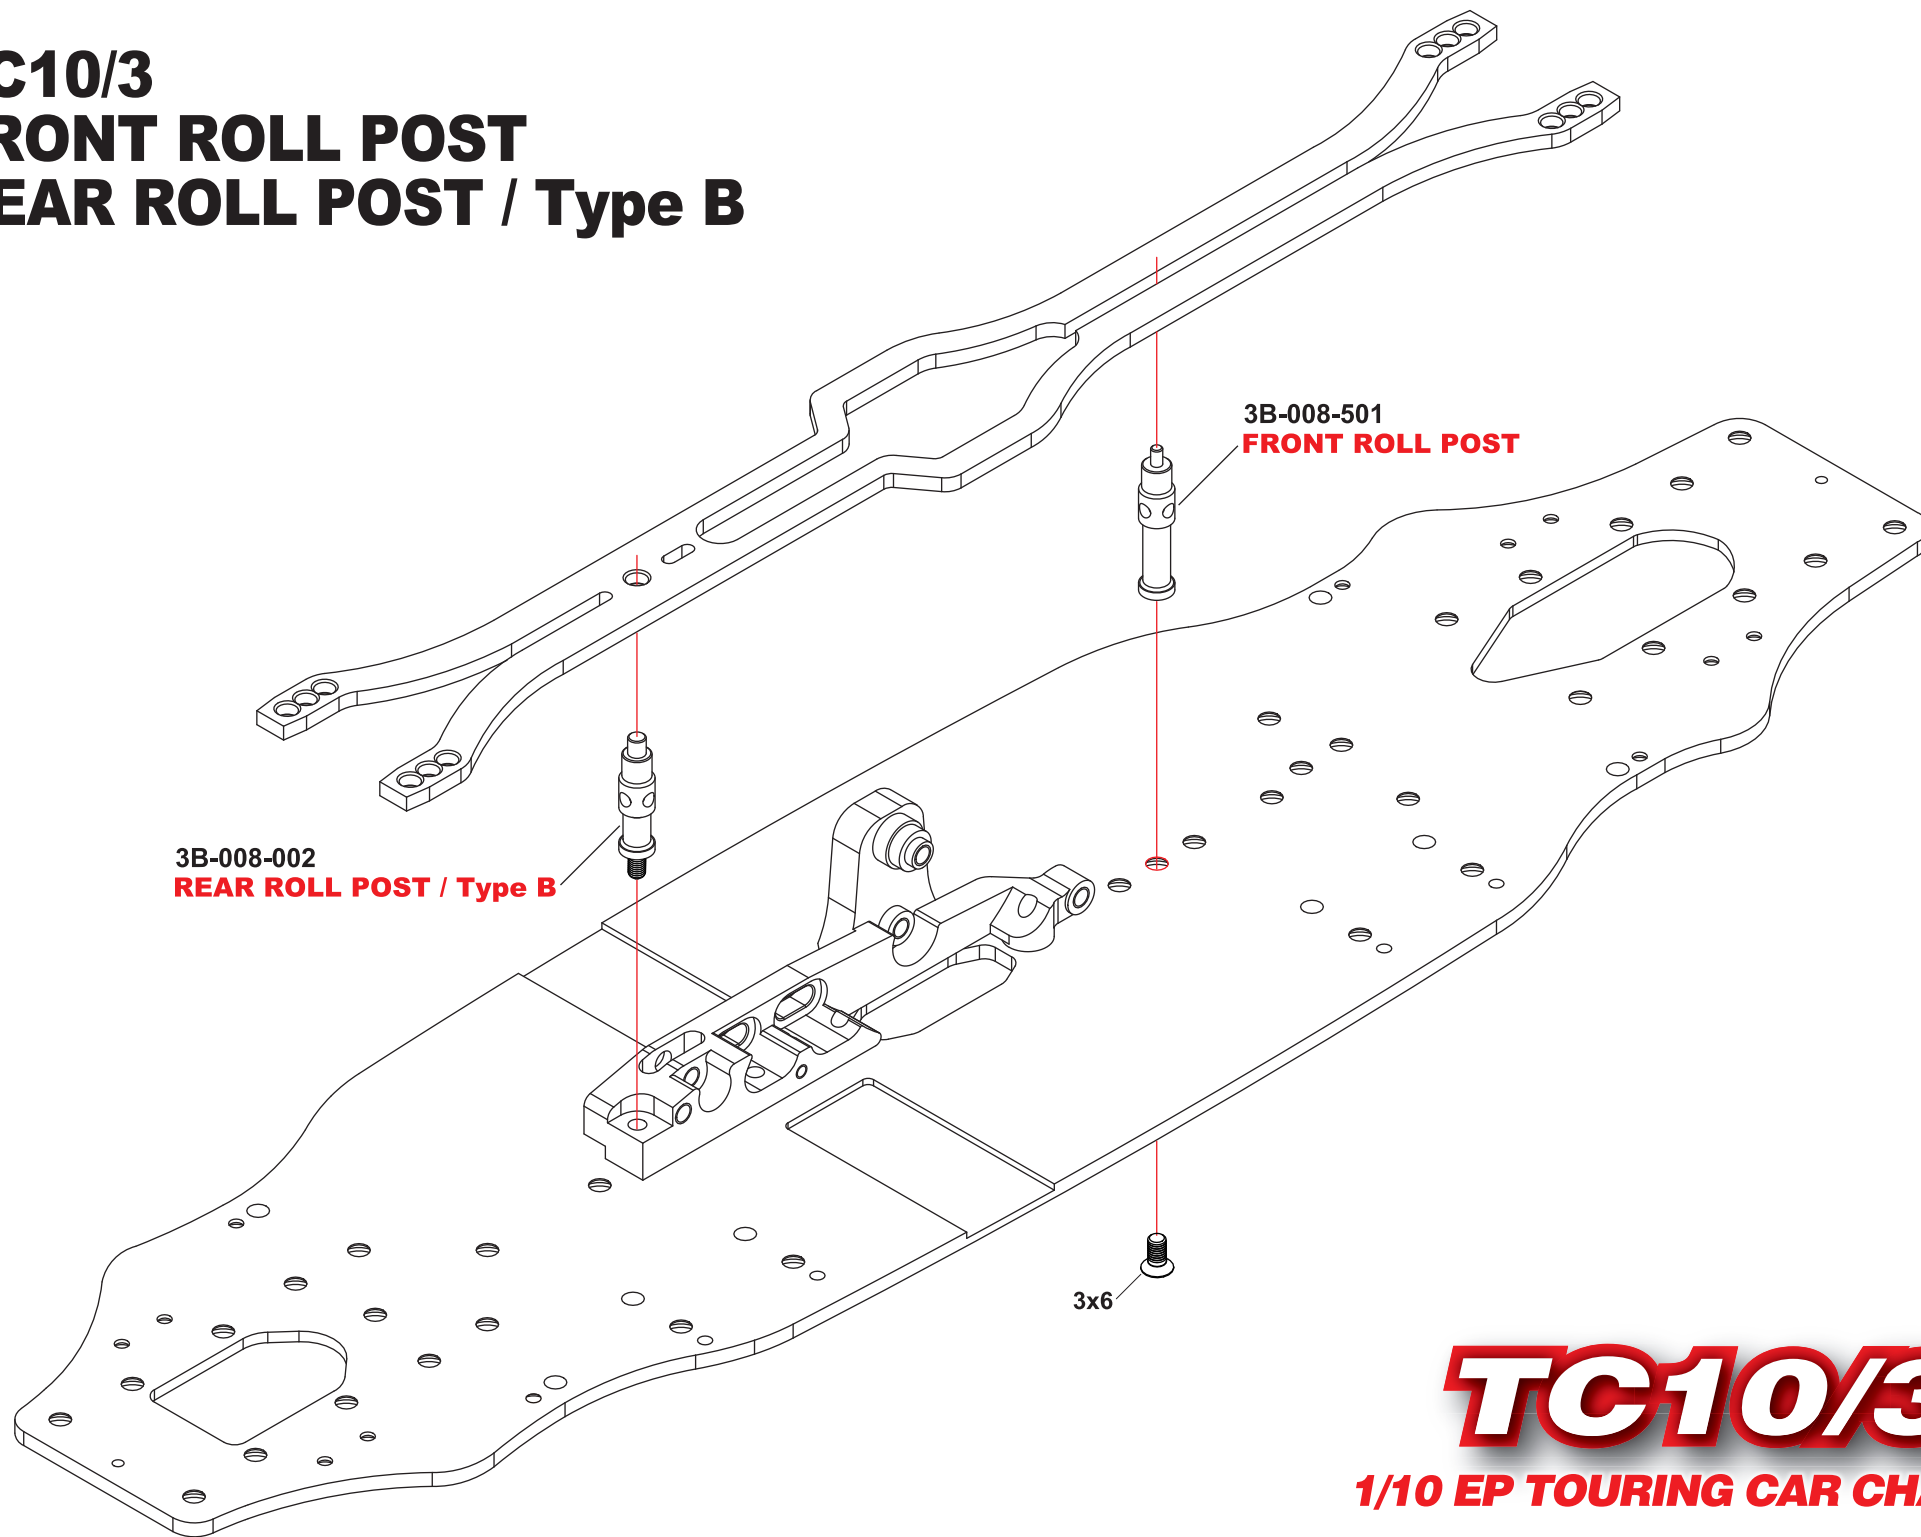

# TC10/3 FRONT ROLL POST REAR ROLL POST / Type B

**TC10/3**  
1/10 EP TOURING CAR CHASSIS